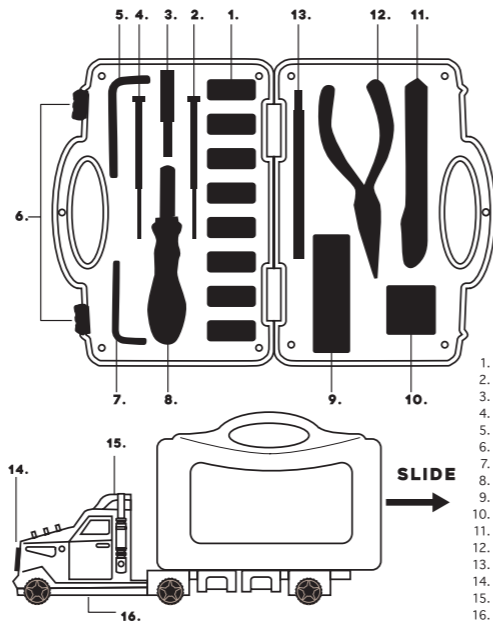

**Tool kit**

**Car service**  
Model K755-875  
H.175 W.310 D.70mm  
¥3,400+税  
4 997337 758758

◎単3電池×4pcs使用。  
◎電池は付属しません。

1. SOCKETS
2. SCREWDRIVER
3. SOCKET EXTENSION
4. SCREWDRIVER
5. HEX WRENCH
6. SLIDE LOCK
7. HEX WRENCH
8. HANDLE
9. DRIVER BIT & SOCKET ADAPTERS
10. MEASURING TAPE
11. UTILITY KNIFE
12. PRYERS
13. MAGNETIC PICKUP BAR
14. LED FLASH LIGHT
15. ON/OFF SWITCH FOR LIGHT
16. BATTERY BOX FOR LIGHT