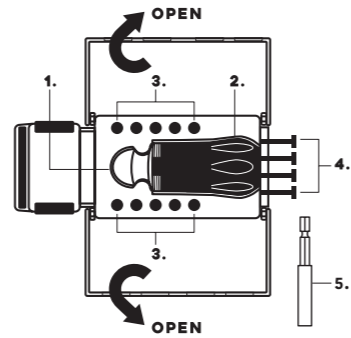

1. BIT HOLDER
2. GRIP
3. BIT SET, 10PCS
4. SCREWDRIVERS, 4PCS
5. EXTENSION HOLDER