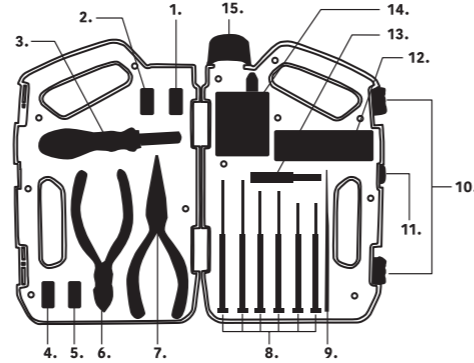

1. 10mm SOCKET
2. 9mm SOCKET
3. HANDLE
4. 8mm SOCKET
5. 7mm SOCKET
6. NIPPERS
7. PRYERS
8. SCREWDRIVERS
9. TWEEZERS
10. SLIDE LOCK
11. ON/OFF SWITCH FOR LED LIGHT
12. DRIVER BIT & SOCKET ADAPTERS
13. SOCKET EXTENSION BAR
14. BATTERY BOX FOR LIGHT
15. LED FLASH LIGHT